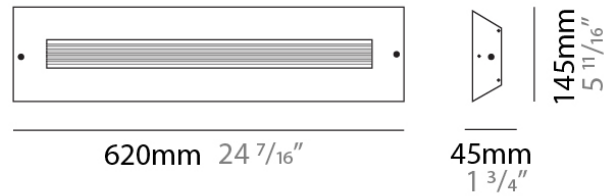

D93018

PROJECT
TYPE
NOTES
QUANTITY
DATE

GENERAL

Series: Finestra
Brand: Milan
Division: Design
Mounting Type: Surface
Mounting Location: Wall
Subcategory: Wall Effect

PHYSICAL

Length (mm): 152
Length (in): 6
Height (mm): 152
Height (in): 6
Extension (mm): 51
Extension (in): 2
Weight (kg): 2.3
Weight (lbs): 5

ELECTRICAL

Number of Lamps: 1
Lamp Type: LED Retrofit / Halogen
Lamp Shape: T3
Bulb Included: Bulb Not Included
Total Output Wattage (W): 18 / 70
Max. Wattage Per Lamp (W): 18 / 70
Lamp Base: RSC
Input Voltage (V): 120

LED

OPTICAL

RATINGS AND CERTIFICATIONS

Certified By: CSA Certified to UL and CSA Standards
IP rating: IP20