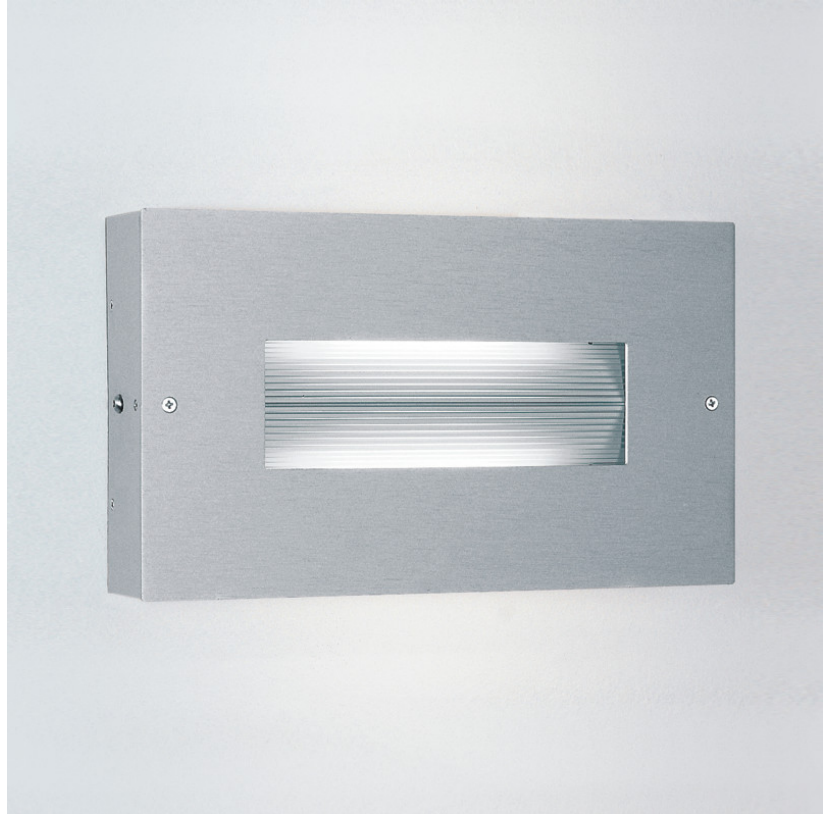

D93019

PROJECT
TYPE
NOTES
QUANTITY
DATE

GENERAL

Series: Finestra
Brand: Milan
Division: Design
Mounting Type: Surface
Mounting Location: Wall
Subcategory: Ambient

PHYSICAL

Shape: Rectangle
Length (mm): 254
Length (in): 10
Width (mm): 150
Width (in): 6
Height (mm): 145
Height (in): 5 ¹¹/₁₆
Extension (mm): 45
Extension (in): 1 ³/₄
Weight (kg): 1.23
Weight (lbs): 2.7
Fixture Material: Metal

ELECTRICAL

Number of Lamps: 2
Lamp Type: LED Retrofit / Halogen
Lamp Shape: T3
Bulb Included: Bulb Not Included
Total Output Wattage (W): 28 / 150
Max. Wattage Per Lamp (W): 28 / 150
Lamp Base: RSC
Input Voltage (V): 120

LED

OPTICAL

RATINGS AND CERTIFICATIONS

Certified By: CSA Certified to UL and CSA Standards
IP rating: IP20