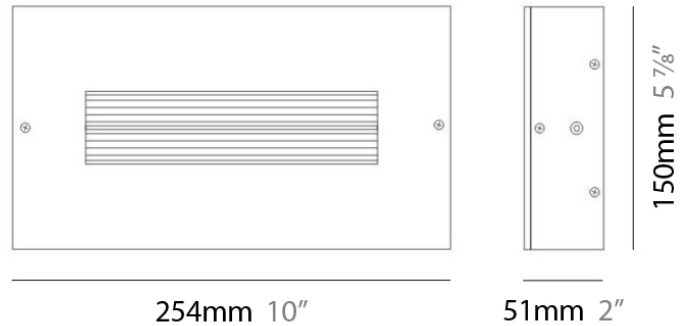

D93019

PROJECT
TYPE
NOTES
QUANTITY
DATE

GENERAL

Series: Finestra
Brand: Milan
Division: Design
Mounting Type: Surface
Mounting Location: Wall
Subcategory: Ambient

PHYSICAL

Shape: Rectangle
Length (mm): 254
Length (in): 10
Width (mm): 150
Width (in): 6
Height (mm): 145
Height (in): 5 ¹¹/₁₆
Extension (mm): 45
Extension (in): 1 ³/₄
Weight (kg): 1.23
Weight (lbs): 2.7
Fixture Material: Metal

ELECTRICAL

Number of Lamps: 2
Lamp Type: LED Retrofit / Halogen
Lamp Shape: T3
Bulb Included: Bulb Not Included
Total Output Wattage (W): 28 / 150
Max. Wattage Per Lamp (W): 28 / 150
Lamp Base: RSC
Input Voltage (V): 120

LED

OPTICAL

RATINGS AND CERTIFICATIONS

Certified By: CSA Certified to UL and CSA Standards
IP rating: IP20