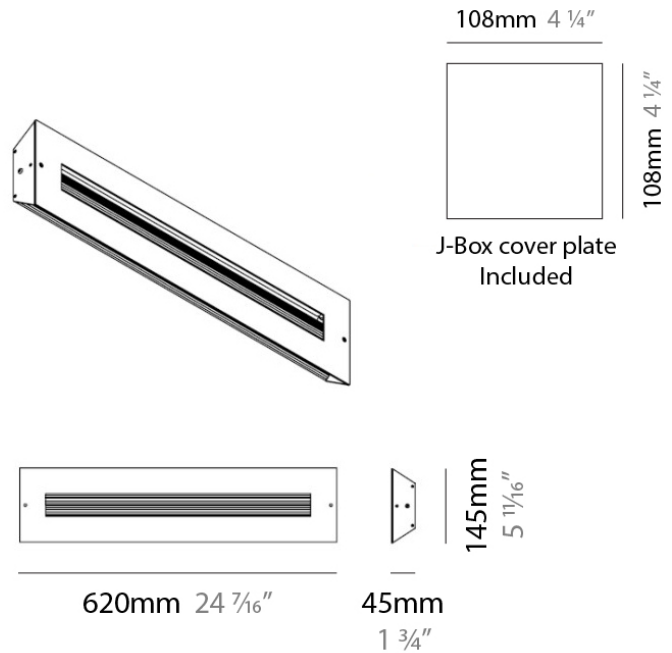

D93014

PROJECT	
TYPE	
NOTES	
QUANTITY	
DATE	

GENERAL

Series: Finestra
Brand: Milan
Division: Design
Mounting Type: Surface
Mounting Location: Wall
Subcategory: Ambient

PHYSICAL

Shape: Rectangle
Length (mm): 620
Length (in): 24 7/16
Height (mm): 145
Height (in): 5 11/16
Extension (mm): 45
Extension (in): 1 3/4
Light Distribution: Direct / Indirect
Weight (kg): 2.04
Weight (lbs): 4.5
Diffuser: White Opal Glass
Fixture Finish: SST
Fixture Material: Metal

ELECTRICAL

Number of Lamps: 2
Lamp Type: T5 Fluorescent
Bulb Included: Bulb Not Included
Total Output Wattage (W): 48
Max. Wattage Per Lamp (W): 24
Lamp Base: G5 Bi-pin
Dimming: Non-Dimmable
Input Voltage (V): 120
Lamp Voltage (V): 120

LED

OPTICAL

RATINGS AND CERTIFICATIONS

Certified By: CSA Certified to UL and CSA Standards
IP rating: IP20