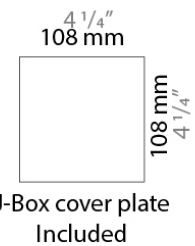

D93018

PROJECT
TYPE
NOTES
QUANTITY
DATE

GENERAL

Series: Finestra
Brand: Milan
Division: Design
Mounting Type: Surface
Mounting Location: Wall
Subcategory: Wall Effect

PHYSICAL

Length (mm): 152
Length (in): 6
Height (mm): 152
Height (in): 6
Extension (mm): 51
Extension (in): 2
Weight (kg): 2.3
Weight (lbs): 5

ELECTRICAL

Number of Lamps: 1
Lamp Type: LED Retrofit / Halogen
Lamp Shape: T3
Bulb Included: Bulb Not Included
Total Output Wattage (W): 18 / 70
Max. Wattage Per Lamp (W): 18 / 70
Lamp Base: RSC
Input Voltage (V): 120

LED

OPTICAL

RATINGS AND CERTIFICATIONS

Certified By: CSA Certified to UL and CSA Standards
IP rating: IP20