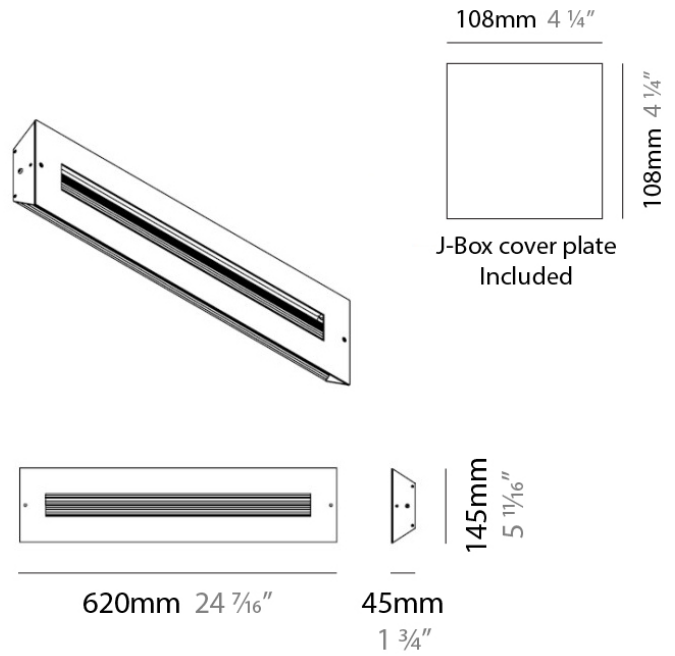

FINESTRA SURFACE

D93154

PROJECT	
TYPE	
NOTES	
QUANTITY	
DATE	

GENERAL

Series: Finestra
Brand: Milan
Division: Design
Mounting Type: Surface
Mounting Location: Wall
Subcategory: Ambient

PHYSICAL

Shape: Rectangle
Length (mm): 620
Length (in): 24 7/16
Height (mm): 145
Height (in): 5 11/16
Extension (mm): 45
Extension (in): 1 3/4
Light Distribution: Direct / Indirect
Weight (kg): 1.8
Weight (lbs): 4
Fixture Finish: WHI
Fixture Material: Metal

ELECTRICAL

Number of Lamps: 2
Lamp Type: T5 Fluorescent
Bulb Included: Bulb Not Included
Total Output Wattage (W): 48
Max. Wattage Per Lamp (W): 24
Lamp Base: G5 Bi-pin
Dimming: Non-Dimmable
Input Voltage (V): 120
Lamp Voltage (V): 120

LED

OPTICAL

RATINGS AND CERTIFICATIONS

Certified By: CSA Certified to UL and CSA Standards
IP rating: IP20